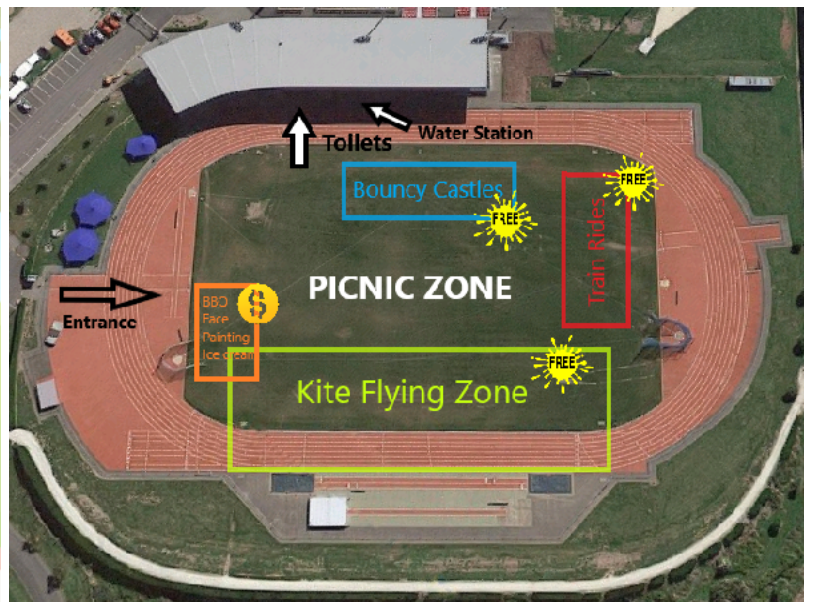

2021 Academic School Year.

Term 1: 1 February - 16 April

Term 2: 3 May - 9 July

Term 3: 26 July - 1 October

Term 4: 18 October - 14 December

These dates will only change if Teacher Only Days are put into the school calendar.

Community Notices

Kite and Picnic Day

The Madd Fun Company
Mitre10 Park
10am - 2:00pm

KITE & PICNIC DAY OUT!

★ Bring your Kite ★
★ Pack a Picnic ★

Sun 22nd Nov

Face Painters	BBQ $2
Bouncy Castle	Train Rides
Ice Cream	Free Entry

Book your Birthday Party spot NOW!
Email: sarah@mitre10park.co.nz

This is a FREE event for anyone to attend from 10:00am – 2:00pm.

Enjoy letting your kids loose on the bouncy castles and train rides and load them up full of delicious ice

cream. Face painting is available also. Bring your kites for those 'Just in case' moments of a breezy day. Lock it in: **Sunday 22nd November / 10am – 2pm.**

TEACHER ONLY DAY - Monday next week!

Please remember school is **CLOSED** on Monday 23rd